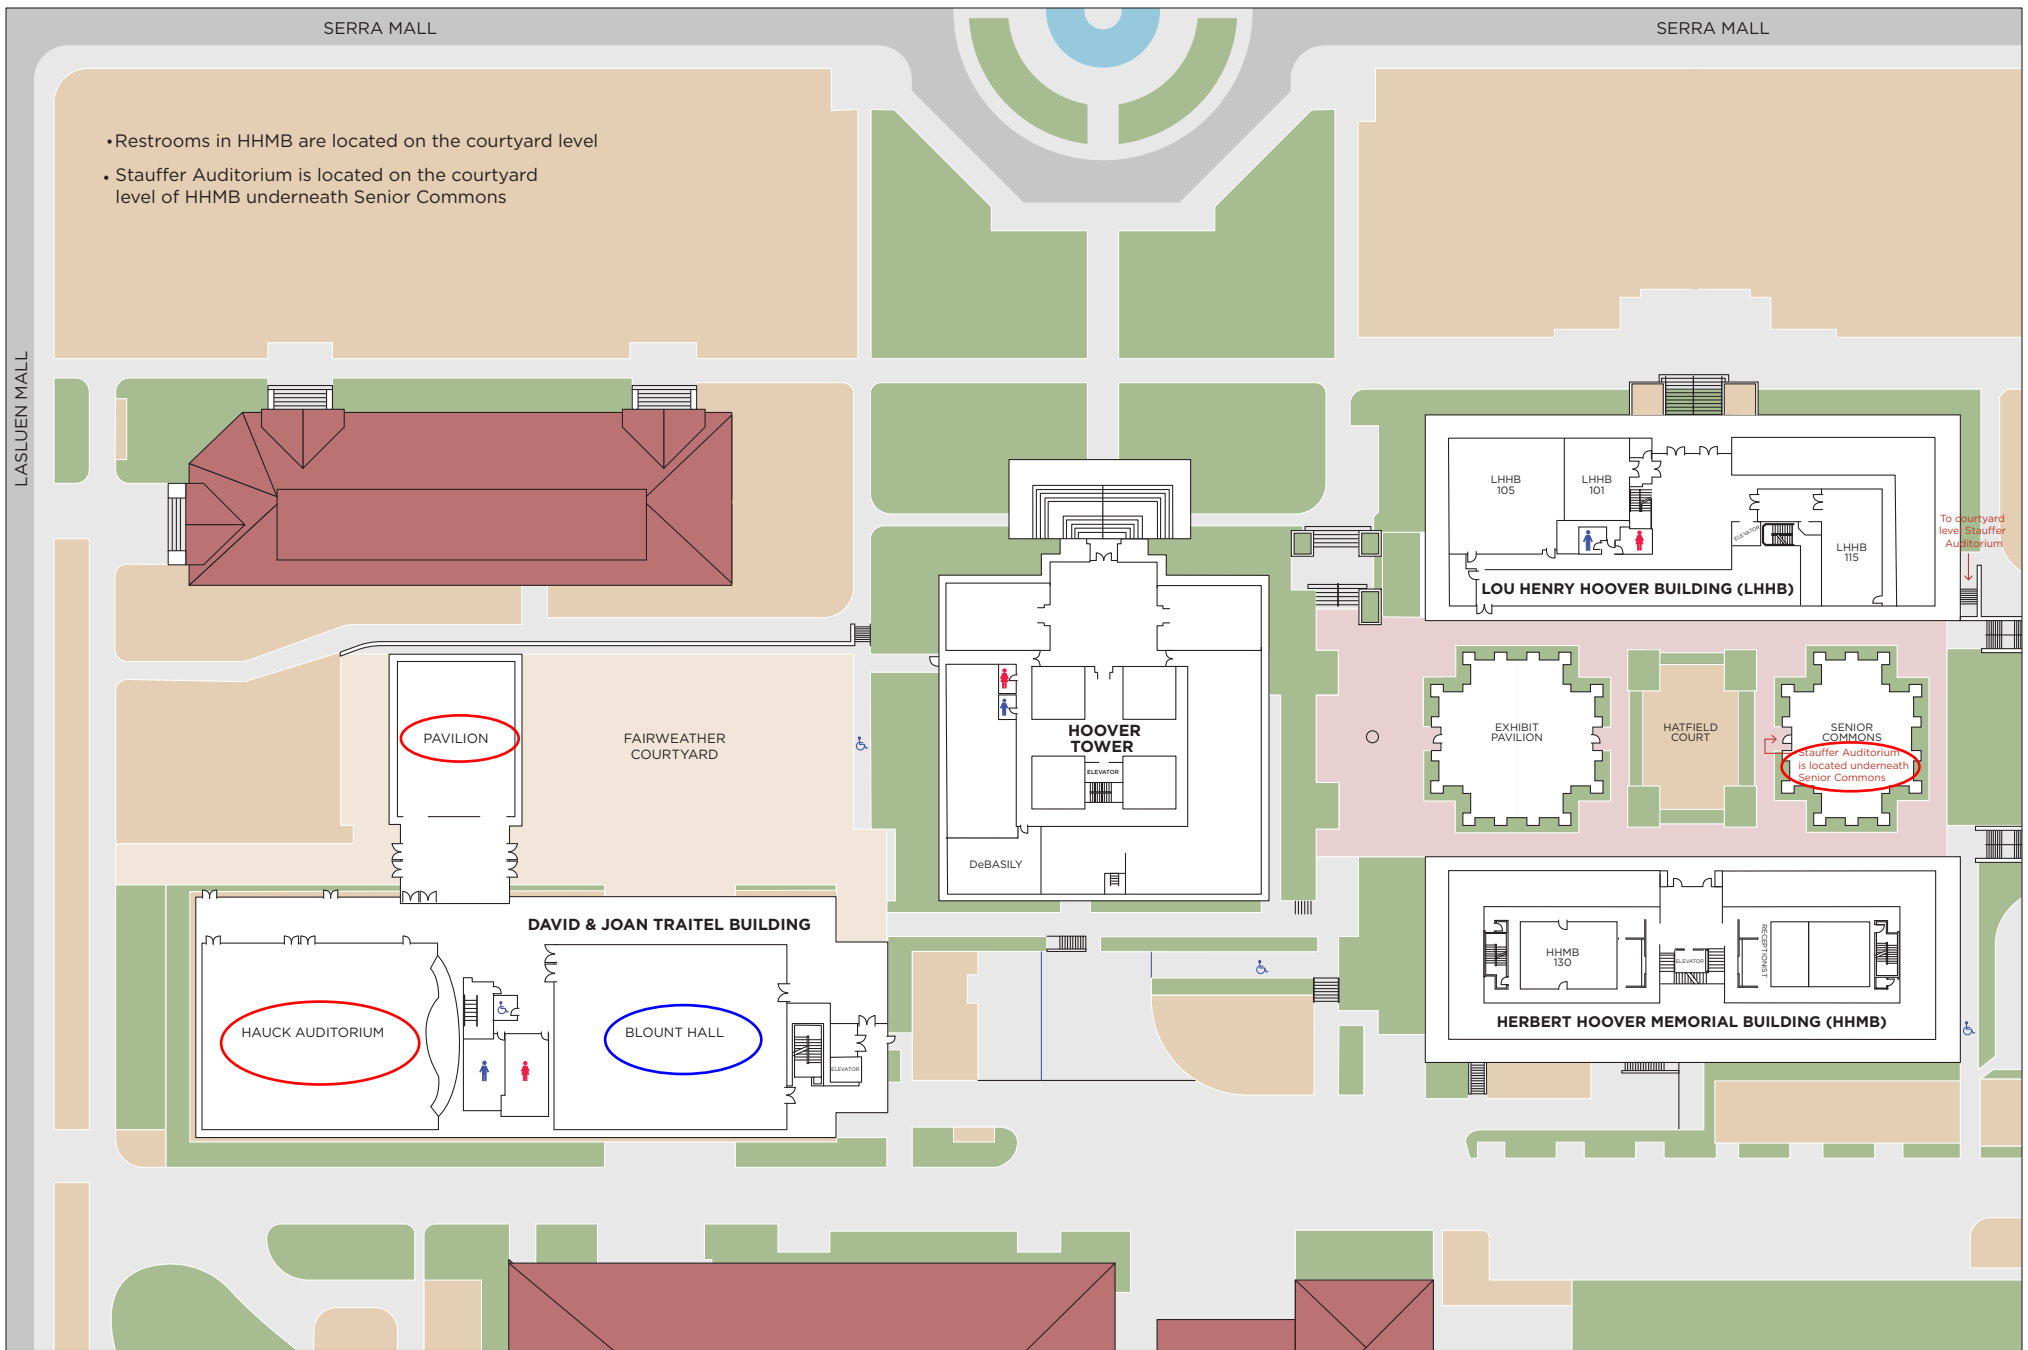

SERRA MALL

SERRA MALL

- Restrooms in HHMB are located on the courtyard level
- Stauffer Auditorium is located on the courtyard level of HHMB underneath Senior Commons

LASLUEN MALL

# HOOVER INSTITUTION BUILDINGS

Conference Rooms